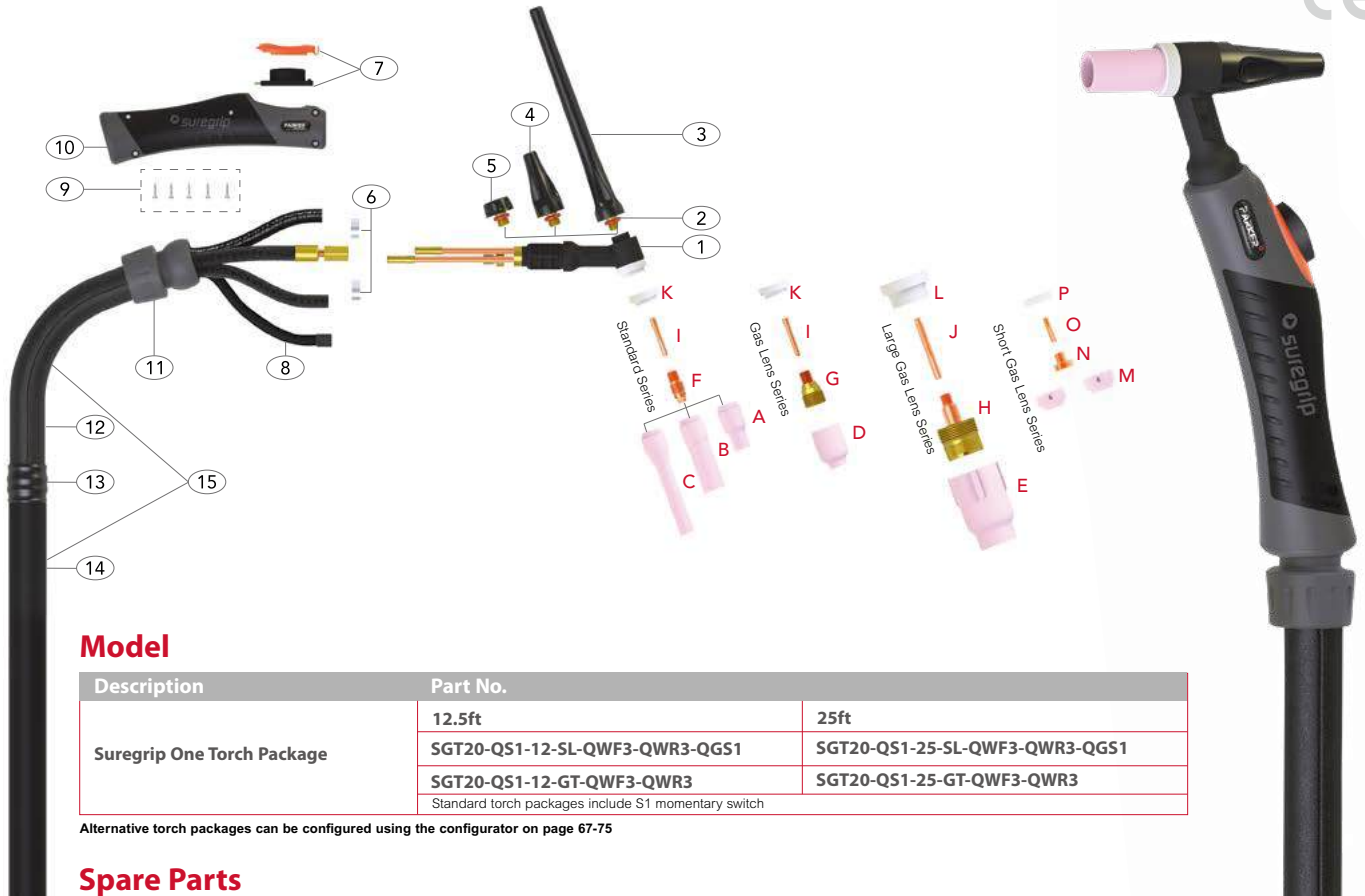

SGT 20 Suregrip One Tig Torch Range

Rating: 225A DC, 160A AC @ 100% duty cycle. Electrode Size: 1.0-3.2mm / 0.040"-1/8"

Liquid-Cooled Tig Welding Torch

Model

Description	Part No.	
Suregrip One Torch Package	12.5ft	25ft
	SGT20-QS1-12-SL-QWF3-QWR3-QGS1	SGT20-QS1-25-SL-QWF3-QWR3-QGS1
	SGT20-QS1-12-GT-QWF3-QWR3	SGT20-QS1-25-GT-QWF3-QWR3
	Standard torch packages include S1 momentary switch	

Alternative torch packages can be configured using the configurator on page 67-75

Spare Parts

Part No.	Description
1	PWP20S Torch Body Standard
2	P98W77 Back Cap 'O' Ring
3	P41V24 Back Cap Long
4	P41V35 Back Cap Medium
5	P41V33 Back Cap Short
6	P15400020 Hose Clamp 8.7mm
7	PER1MS Momentary Kit
8	PERSWLQ4 Switch Lead 12.5ft
	PERSWLQ8 Switch Lead 25ft
9	PERSP1 Screw Pack
10	PERH100N Suregrip Small Ergo Tig Handle

Part No.	Description
11	PERKJ100 Small Knuckle Joint and Lock Nut
12	PERLC150-08 Leather Cover x 0.8mt
13	PERJK200 Jointing Repair Kit
14	PERNCM-32 Neoprene Cover x 3.2mt
	PERNCM-72 Neoprene Cover x 7.2mt
15	PERCO150S-40 Sheath x 12.5ft Inc Leather Cover
	PERCO150S-80 Sheath x 25ft Inc Leather Cover

SGT 20 Suregrip One Tig Torch Range

Rating: 225A DC, 160A AC @ 100% duty cycle. Electrode Size: 1.0-3.2mm / 0.040"-1/8"

Liquid-Cooled Tig Welding Torch

Wear Parts

A Standard Ceramic Cups

Part No.	Description	Size	Bore A	
			mm	inch
P13N08	Standard Ceramic Cup	4	6	1/4
P13N09	Standard Ceramic Cup	5	8	5/16
P13N10	Standard Ceramic Cup	6	10	3/8
P13N11	Standard Ceramic Cup	7	11	7/16
P13N12	Standard Ceramic Cup	8	12.5	1/2
P13N13	Standard Ceramic Cup	10	16	5/8